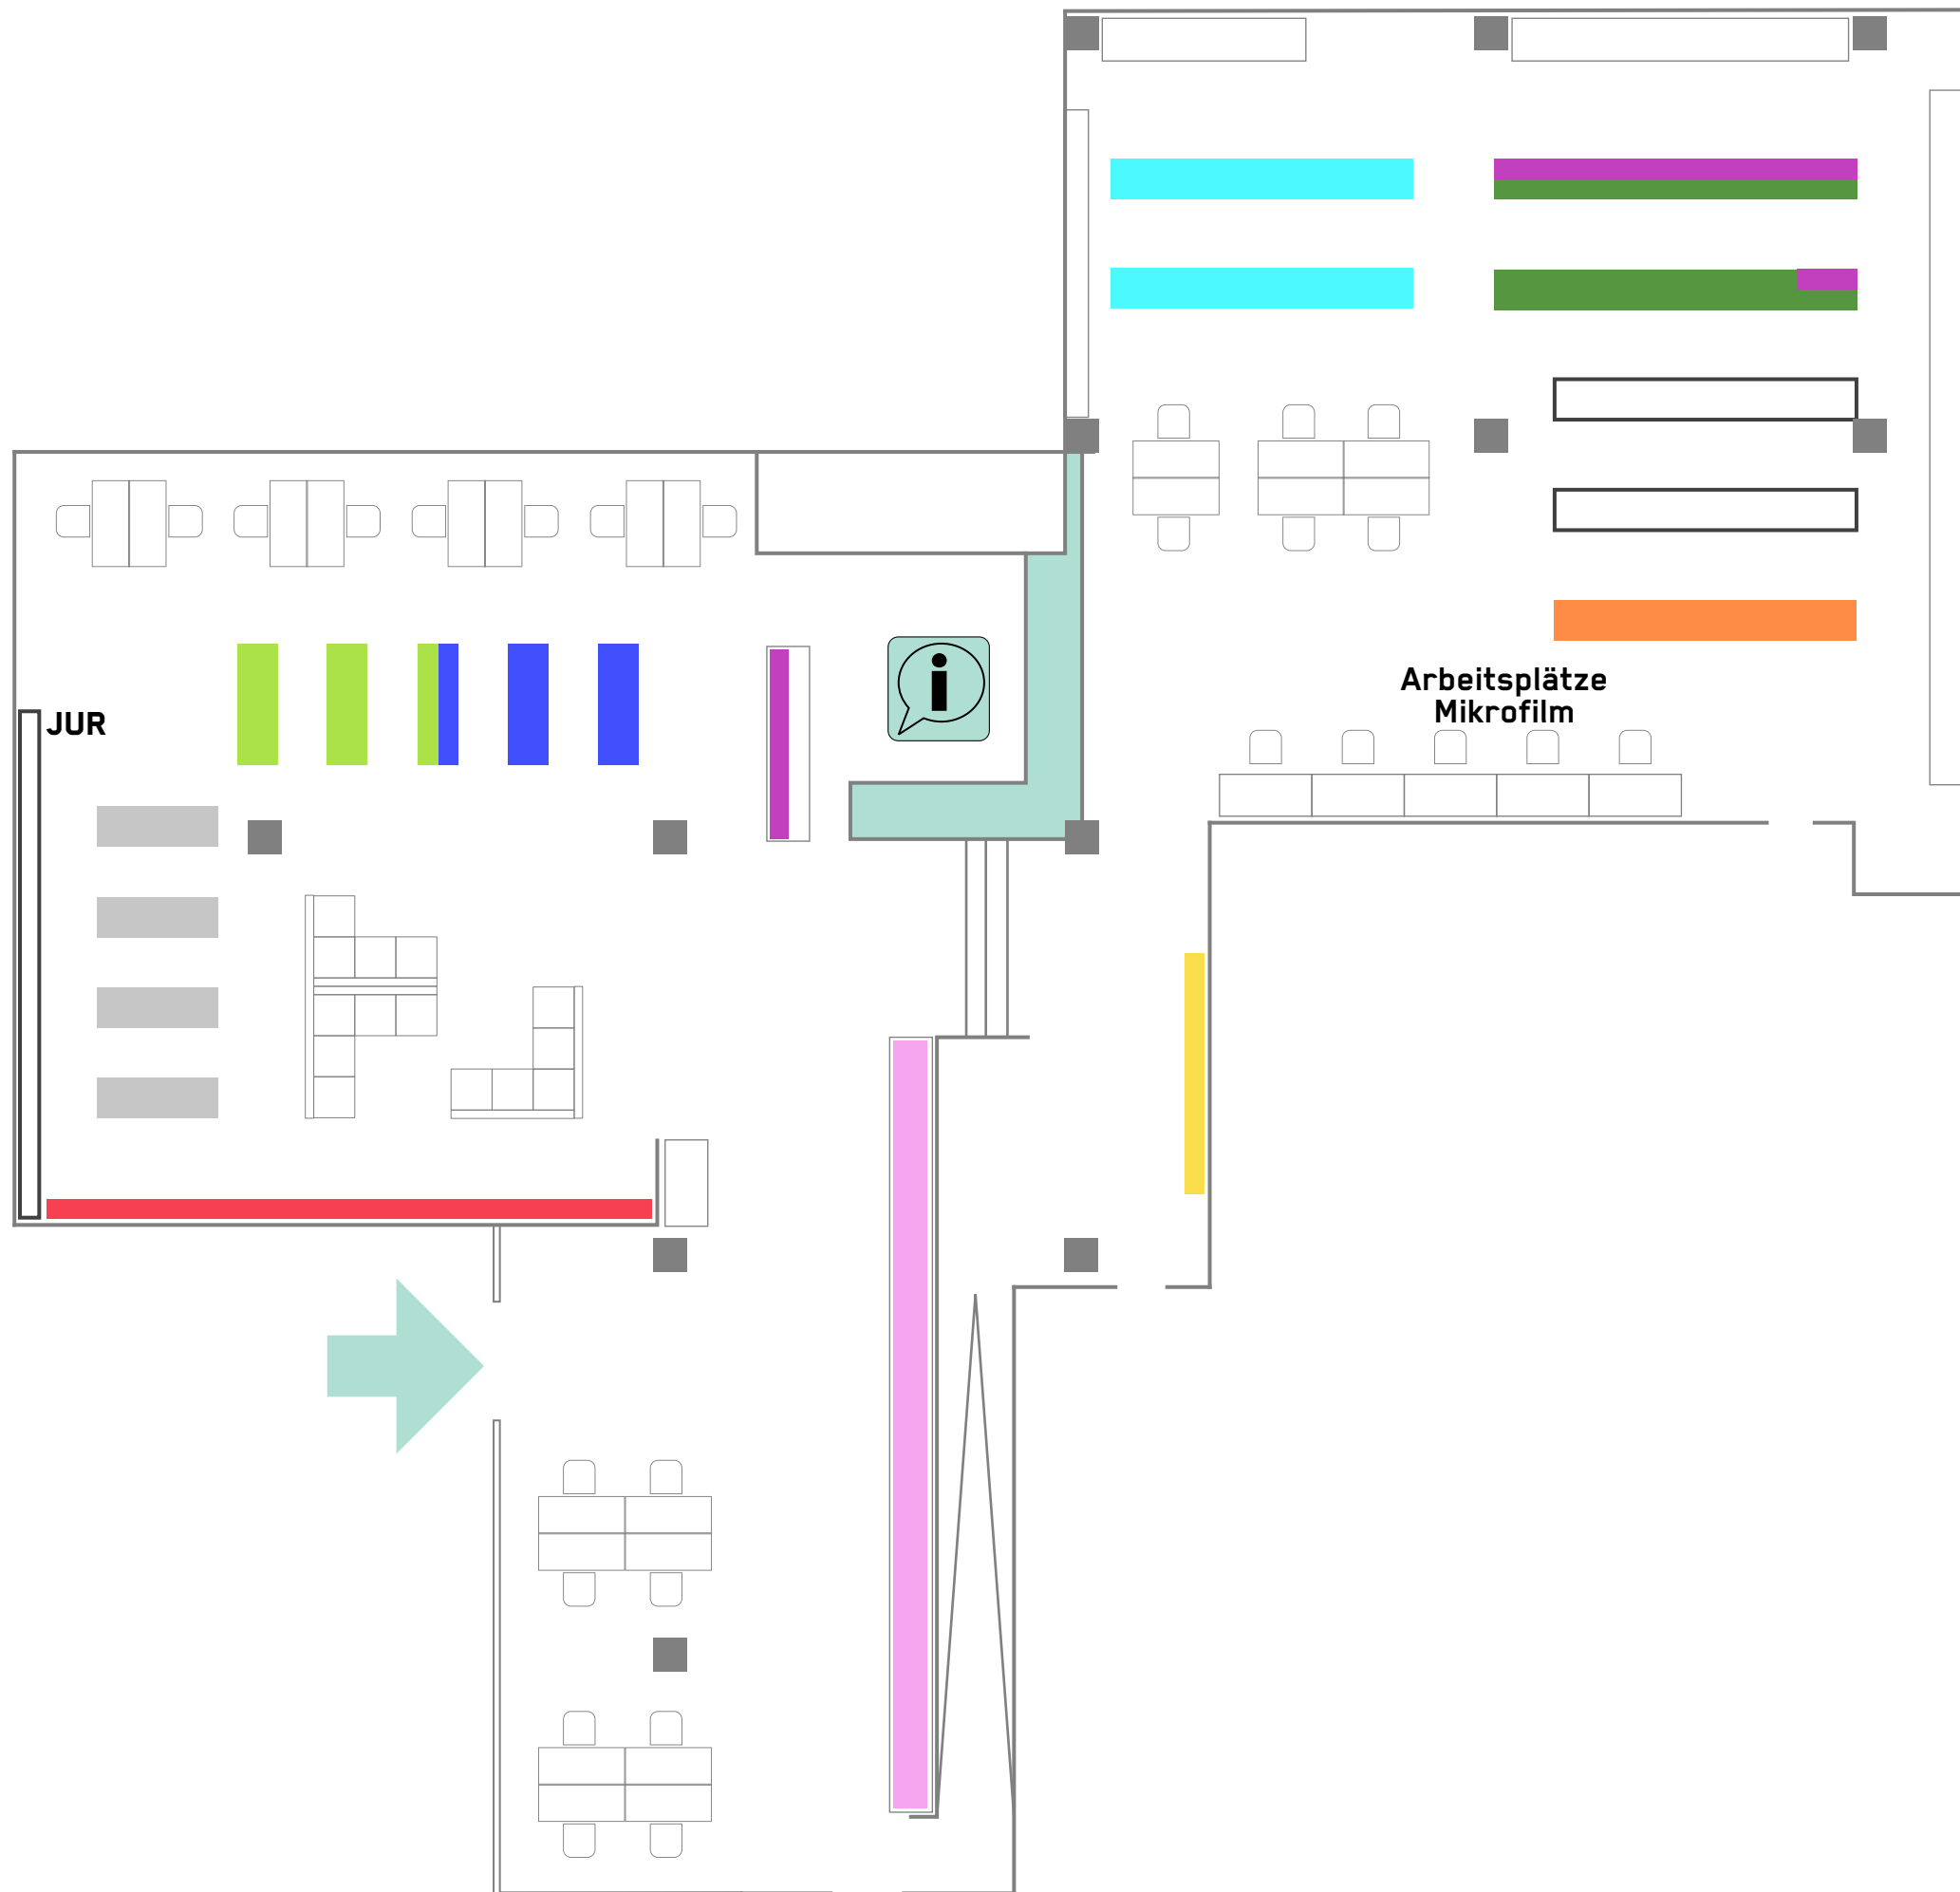

EBENE 1

ZENTRALE

ZEITSCHRIFTEN-LESESAAL

● ALL, ELT, INF, ING, MAT

● AGR, AST, BCP, BIO, BOT, CHE, GEO, GGR, KLI, MED, NAT, OZE, PHY, ZOO

○ BWL, JUR, SWL, VWL, VER

● ARC, BUB, HIL, HIS, HIT

● KUN, MUS, REG

● ANG, ASL, GER, KLA, ORI, ROM, SKA, SLA

● ETN, PHI, PSY, REL, SOW, SOZ, THE, VOL

● PAE, SPO

● POL, PUZ, TEA

● RAABITS, STERN, DER SPIEGEL

● AUSLAGE ZEITUNGEN